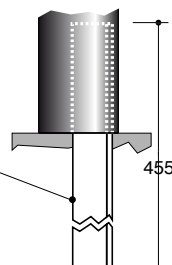

## MEDIUM 360 - OPAL ECONO

Aluminium, heat resistant  
opal glass & inox screws.  
Colour : dark grey (RAL 7016)  
or anodised aluminium  
Protection IP54 ▲

with already mounted 11W  
**ECONO**

**+ BASE OUT**  
mounting on tiles or wood  
4 screws visible

**+ ANCHOR**  
to be placed together  
with electric cables

colour	art. code	€ incl.
dark grey	M3 OE+A GY	225
aluminium	M3 OE+A AL	280

**+ SPIKE**  
if electric cable  
are already installed

colour	art. code	€ incl.
dark grey	M3 OE+S GY	225
aluminium	M3 OE+S AL	280