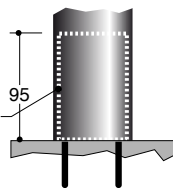

colour	art. code	€ incl.
dark grey	M3 OE+BI GY	240
aluminium	M3 OE+BI AL	295

+ ANCHOR
to be placed together
with electric cables