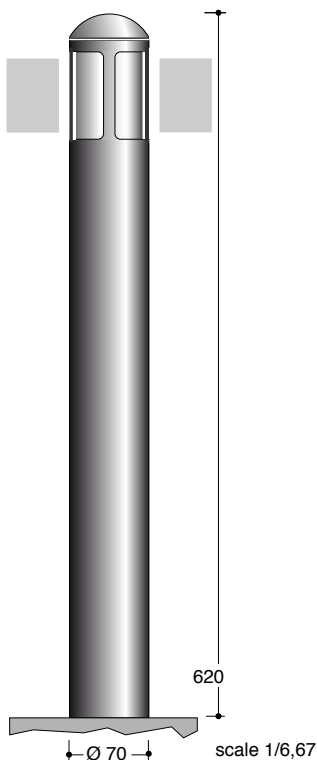

## MEDIUM 360 - OPAL ECONO

Aluminium, heat resistant  
opal glass & inox screws.  
Colour : dark grey (RAL 7016)  
or anodised aluminium  
Protection IP54 ▲

with already mounted 11W  
**ECONO**

**+ BASE OUT**  
mounting on tiles or wood  
4 screws visible