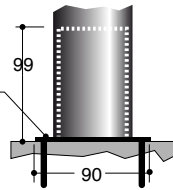

## MEDIUM 360 - OPAL ECONO

Aluminium, heat resistant  
opal glass & inox screws.  
Colour : dark grey (RAL 7016)  
or anodised aluminium  
Protection IP54 ▲

with already mounted 11W  
**ECONO**

**+ BASE OUT**  
mounting on tiles or wood  
4 screws visible