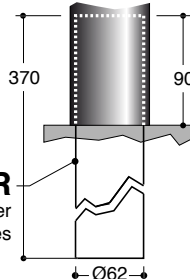

colour	art. code	€ incl.
dark grey	M3 OE+A GY	225
aluminium	M3 OE+A AL	280

+ SPIKE
if electric cable
are already installed